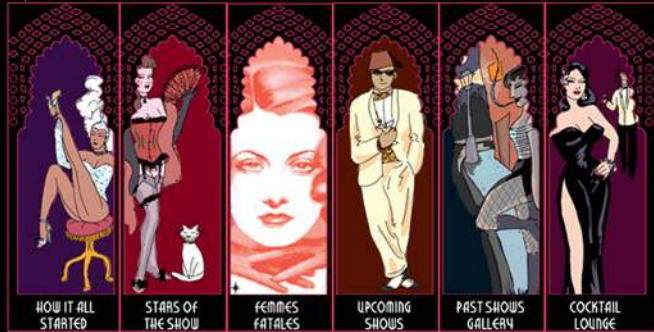

- Bury St Edmunds, Suffolk -

RORY CAMERON

LIVE PERFORMANCE

Composer, Record Producer, Sound Designer, Musician

Stella Starr presents *"The Original & The Best!"*
VAVAVAVOOM!
 • ROCK 'N' ROLL • SWING 'N' BLUES • MAMBO LATINO • TRASH EXOTICA • BURLESQUE THEATRE •

Vavavavoom! is an international Burlesque Cabaret and Dance Theatre company based in Brighton UK. Set up in 1997 by impresario, director and performer **Stella Starr**, Vavavavoom! is the UK's No. 1 Burlesque Theatre Troupe and has been at the forefront of the Neo Burlesque movement, playing to international acclaim.