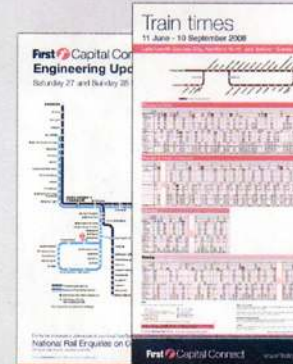

Hot Weather